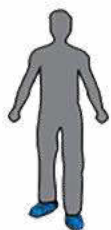

**NEW!**

**White, FirmGrip Shoe Cover**  
 3701 - Large (Men's size 6-11)  
 3703 - XL (Men's size 12-14)

**Blue, FirmGrip Shoe Cover**  
 3701B - Large (Men's size 6-11)  
 3703B - XL (Men's size 12-14)

**FirmGrip** non-skid shoe covers provide exceptional traction, especially when compared to traditional "non-skid" polypro shoe covers. Designed with a multi-layer fabric and a textured finish that gives the wearer solid traction. **FirmGrip** will protect the wearer from particulates and light liquid splash. A firm elastic closure at the top secures the shoe cover comfortably in place.

**Available in 4 styles:**

**White, Large FirmGrip Shoe Cover**

Fits men's size 6-11  
 300 per case (150 Pairs)

#3701

**Blue, Large FirmGrip Shoe Cover**

Fits men's size 6-11  
 300 per case (150 Pairs)

#3701B