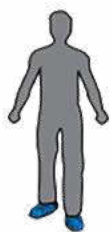

**NEW!**

**White, FirmGrip Shoe Cover**  
 3701 - Large (Men's size 6-11)  
 3703 - XL (Men's size 12-14)

**Blue, FirmGrip Shoe Cover**  
 3701B - Large (Men's size 6-11)  
 3703B - XL (Men's size 12-14)

**FirmGrip** non-skid shoe covers provide exceptional traction, especially when compared to traditional "non-skid" polypro shoe covers. Designed with a multi-layer fabric and a textured finish that gives the wearer solid traction. **FirmGrip** will protect the wearer from particulates and light liquid splash. A firm elastic closure at the top secures the shoe cover comfortably in place.

**Available in 4 styles:**

**White, Large FirmGrip Shoe Cover**

Fits men's size 6-11  
 300 per case (150 Pairs)

#3701

**Blue, Large FirmGrip Shoe Cover**

Fits men's size 6-11  
 300 per case (150 Pairs)

#3701B

**White, Extra Large FirmGrip Shoe Cover**

Fits men's size 12-16  
 300 per case (150 Pairs)

#3703

**Blue, Extra Large FirmGrip Shoe Cover**

Fits men's size 12-16  
 300 per case (150 Pairs)

#3703B

**Common Applications Include:**